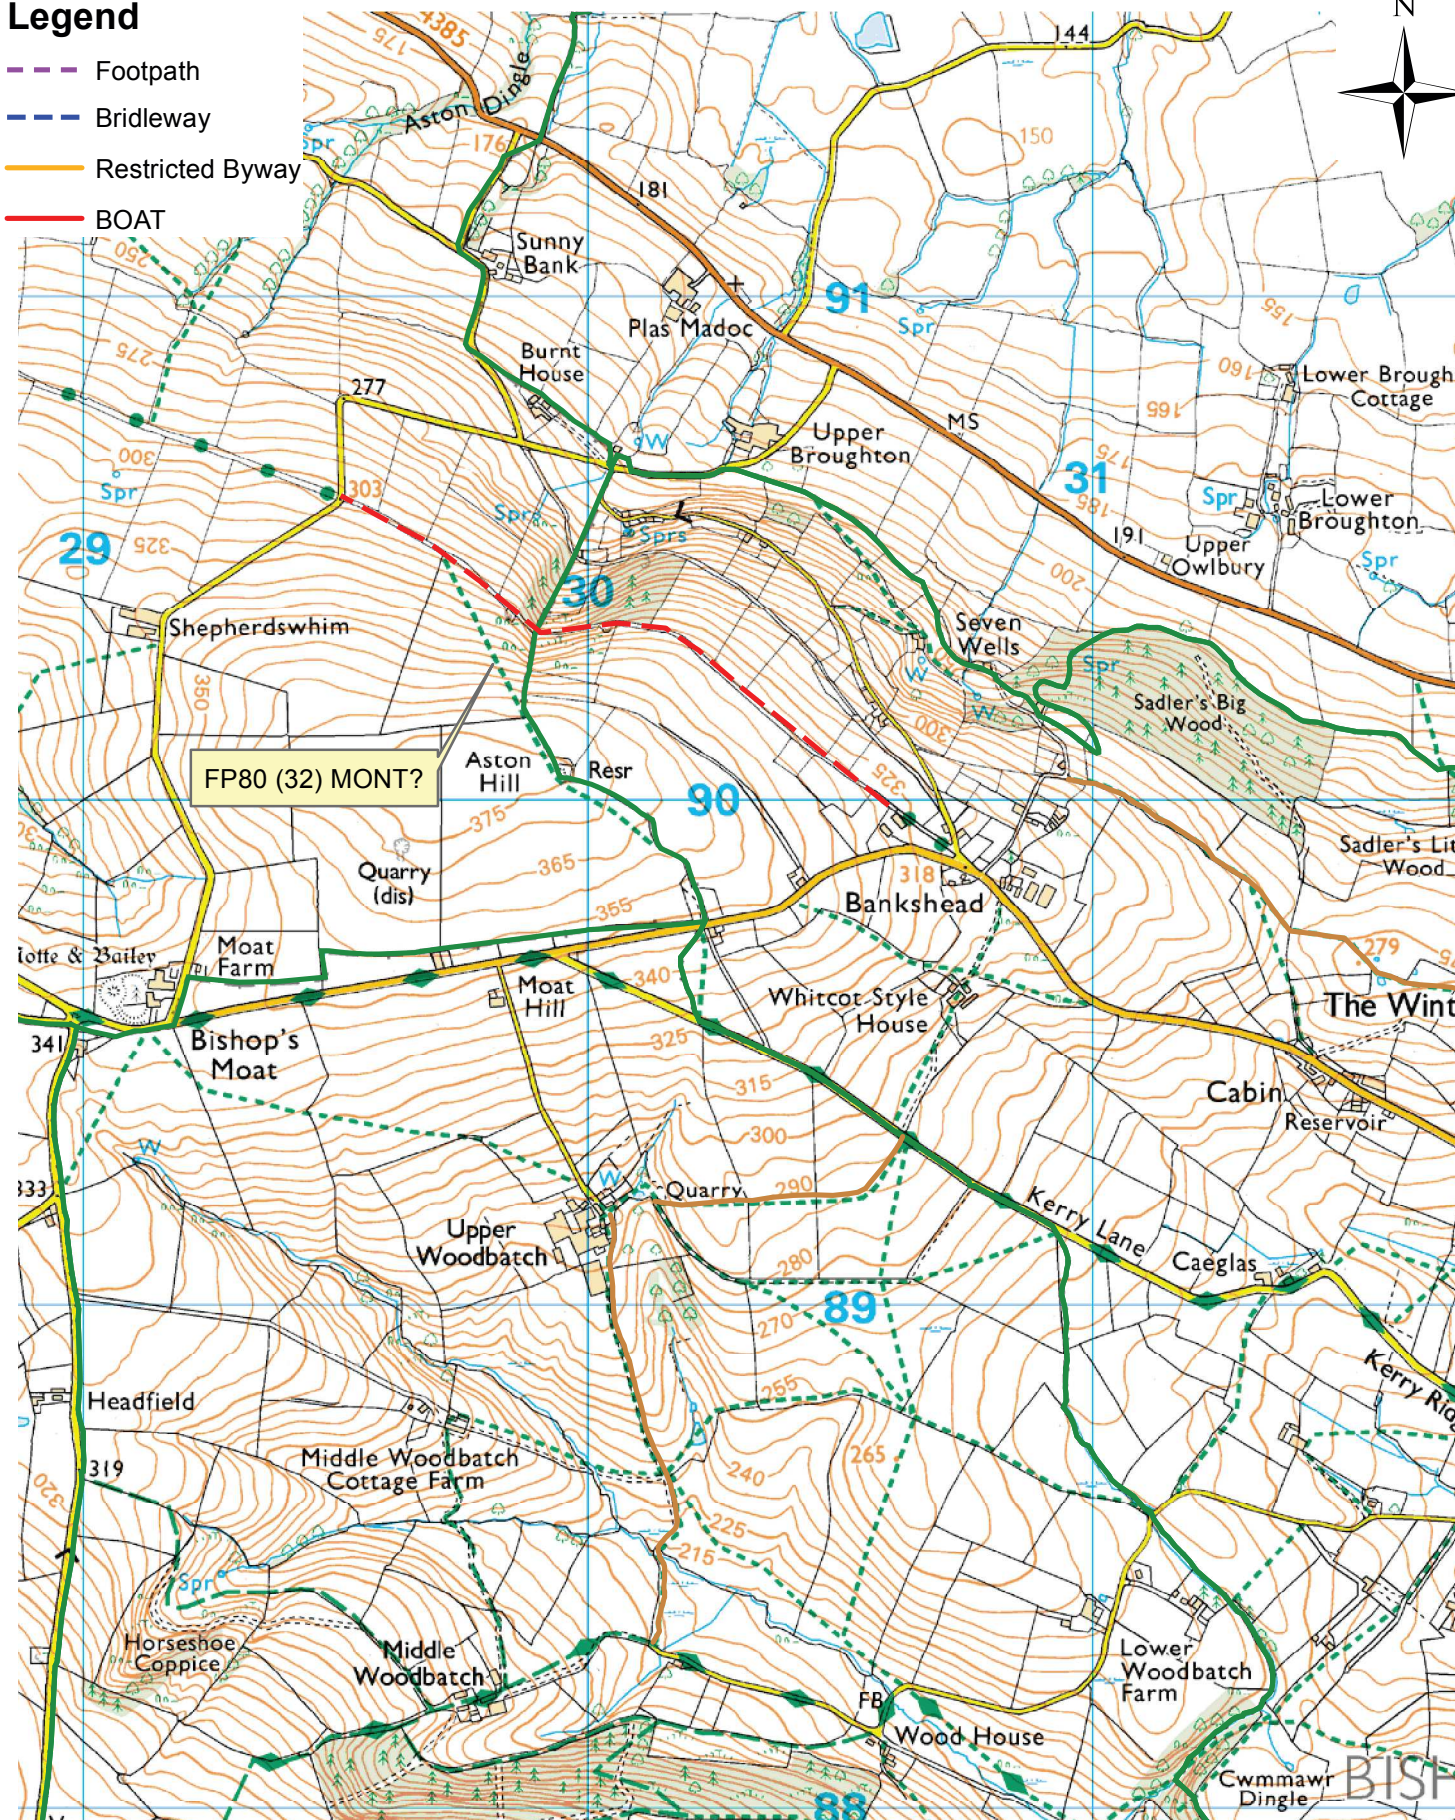

Legend

-  Footpath
-  Bridleway
-  Restricted Byway
-  BOAT

This is not the legal definitive map. It is a working copy only. For information purposes only.

The Shirehall, Abbey Foregate
Shrewsbury, Shropshire, SY2 6ND

Scale: 1:15,000

 **Claimed Route**

(c) Crown copyright and database rights
Ordnance Survey 100049049, 2014
You are not permitted to copy, sub-licence,
distribute or sell any of this data to third
parties in any form.